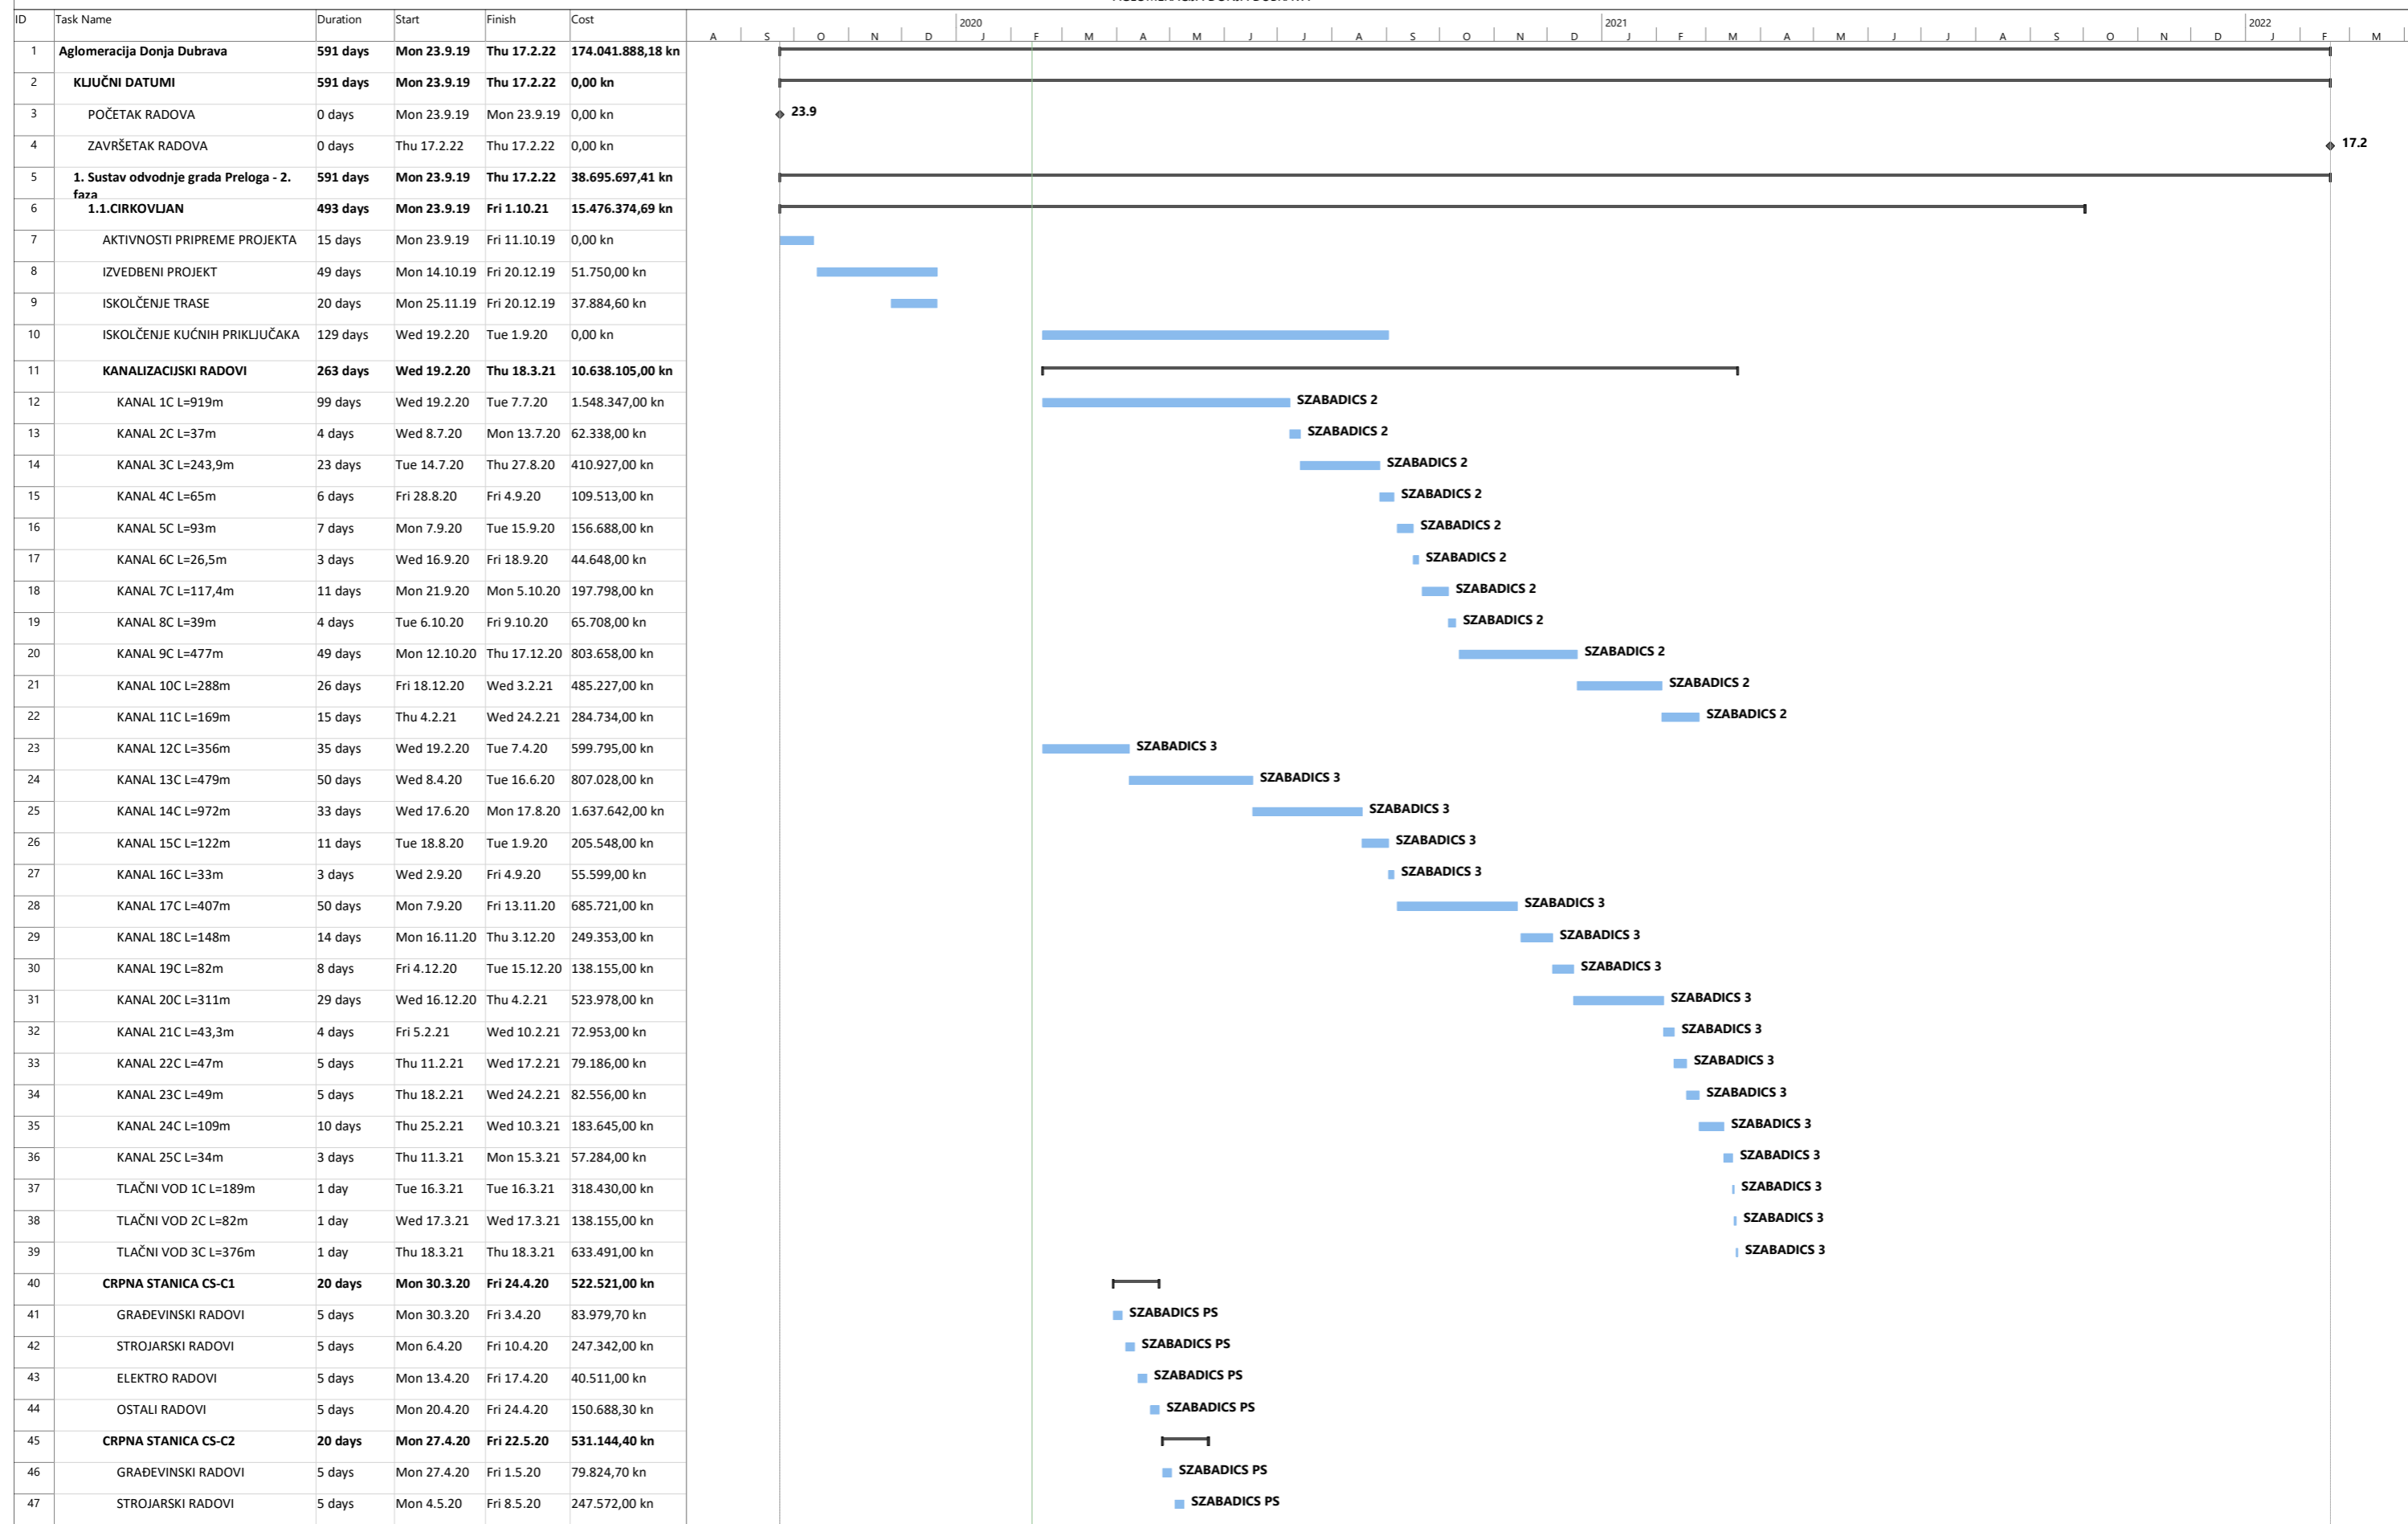

AGLOMERACIJA DONJA DUBRAVA

Agglomeracija Donja Dubrava
Vremenski plan ver02 - rev00
Veljača 2020

AGLOMERACIJA DONJA DUBRAVA

Aglomeracija Donja Dubrava
Vremenski plan ver02 - rev00
Veljača 2020

Task [Blue bar] Split [Dotted bar] Milestone [Diamond] Summary [Grey bar] Project Summary [Thick grey bar] Critical [Red bar] Critical Split [Red bar with split] Progress [Dotted bar] Baseline [Blue bar] [Hatched bar]

AGLOMERACIJA DONJA DUBRAVA

Aglomeracija Donja Dubrava
 Vremenski plan ver02 - rev00
 Veljača 2020

Task [Blue Bar] Split [Dotted Bar] Milestone [Diamond] Summary [Thick Line] Project Summary [Thin Line] Critical [Red Bar] Critical Split [Red Dotted Bar] Progress [Red Dotted Bar] Baseline [Blue Bar] [Hatched Bar]

AGLOMERACIJA DONJA DUBRAVA

Aglomeracija Donja Dubrava
Vremenski plan ver02 - rev00
Veljača 2020

Task [Blue bar] Split [Dotted bar] Milestone [Diamond] Summary [Thick line] Project Summary [Thin line] Critical [Red bar] Critical Split [Red dotted bar] Progress [Red dashed bar] Baseline [Blue bar] [Hatched bar]

AGLOMERACIJA DONJA DUBRAVA

Aglomeracija Donja Dubrava Vremenski plan ver02 - rev00 Veljača 2020

Task [Bar] Split [Bar] Milestone [Symbol] Summary [Bar] Project Summary [Bar] Critical [Bar] Critical Split [Bar] Progress [Bar] Baseline [Bar] [Bar]