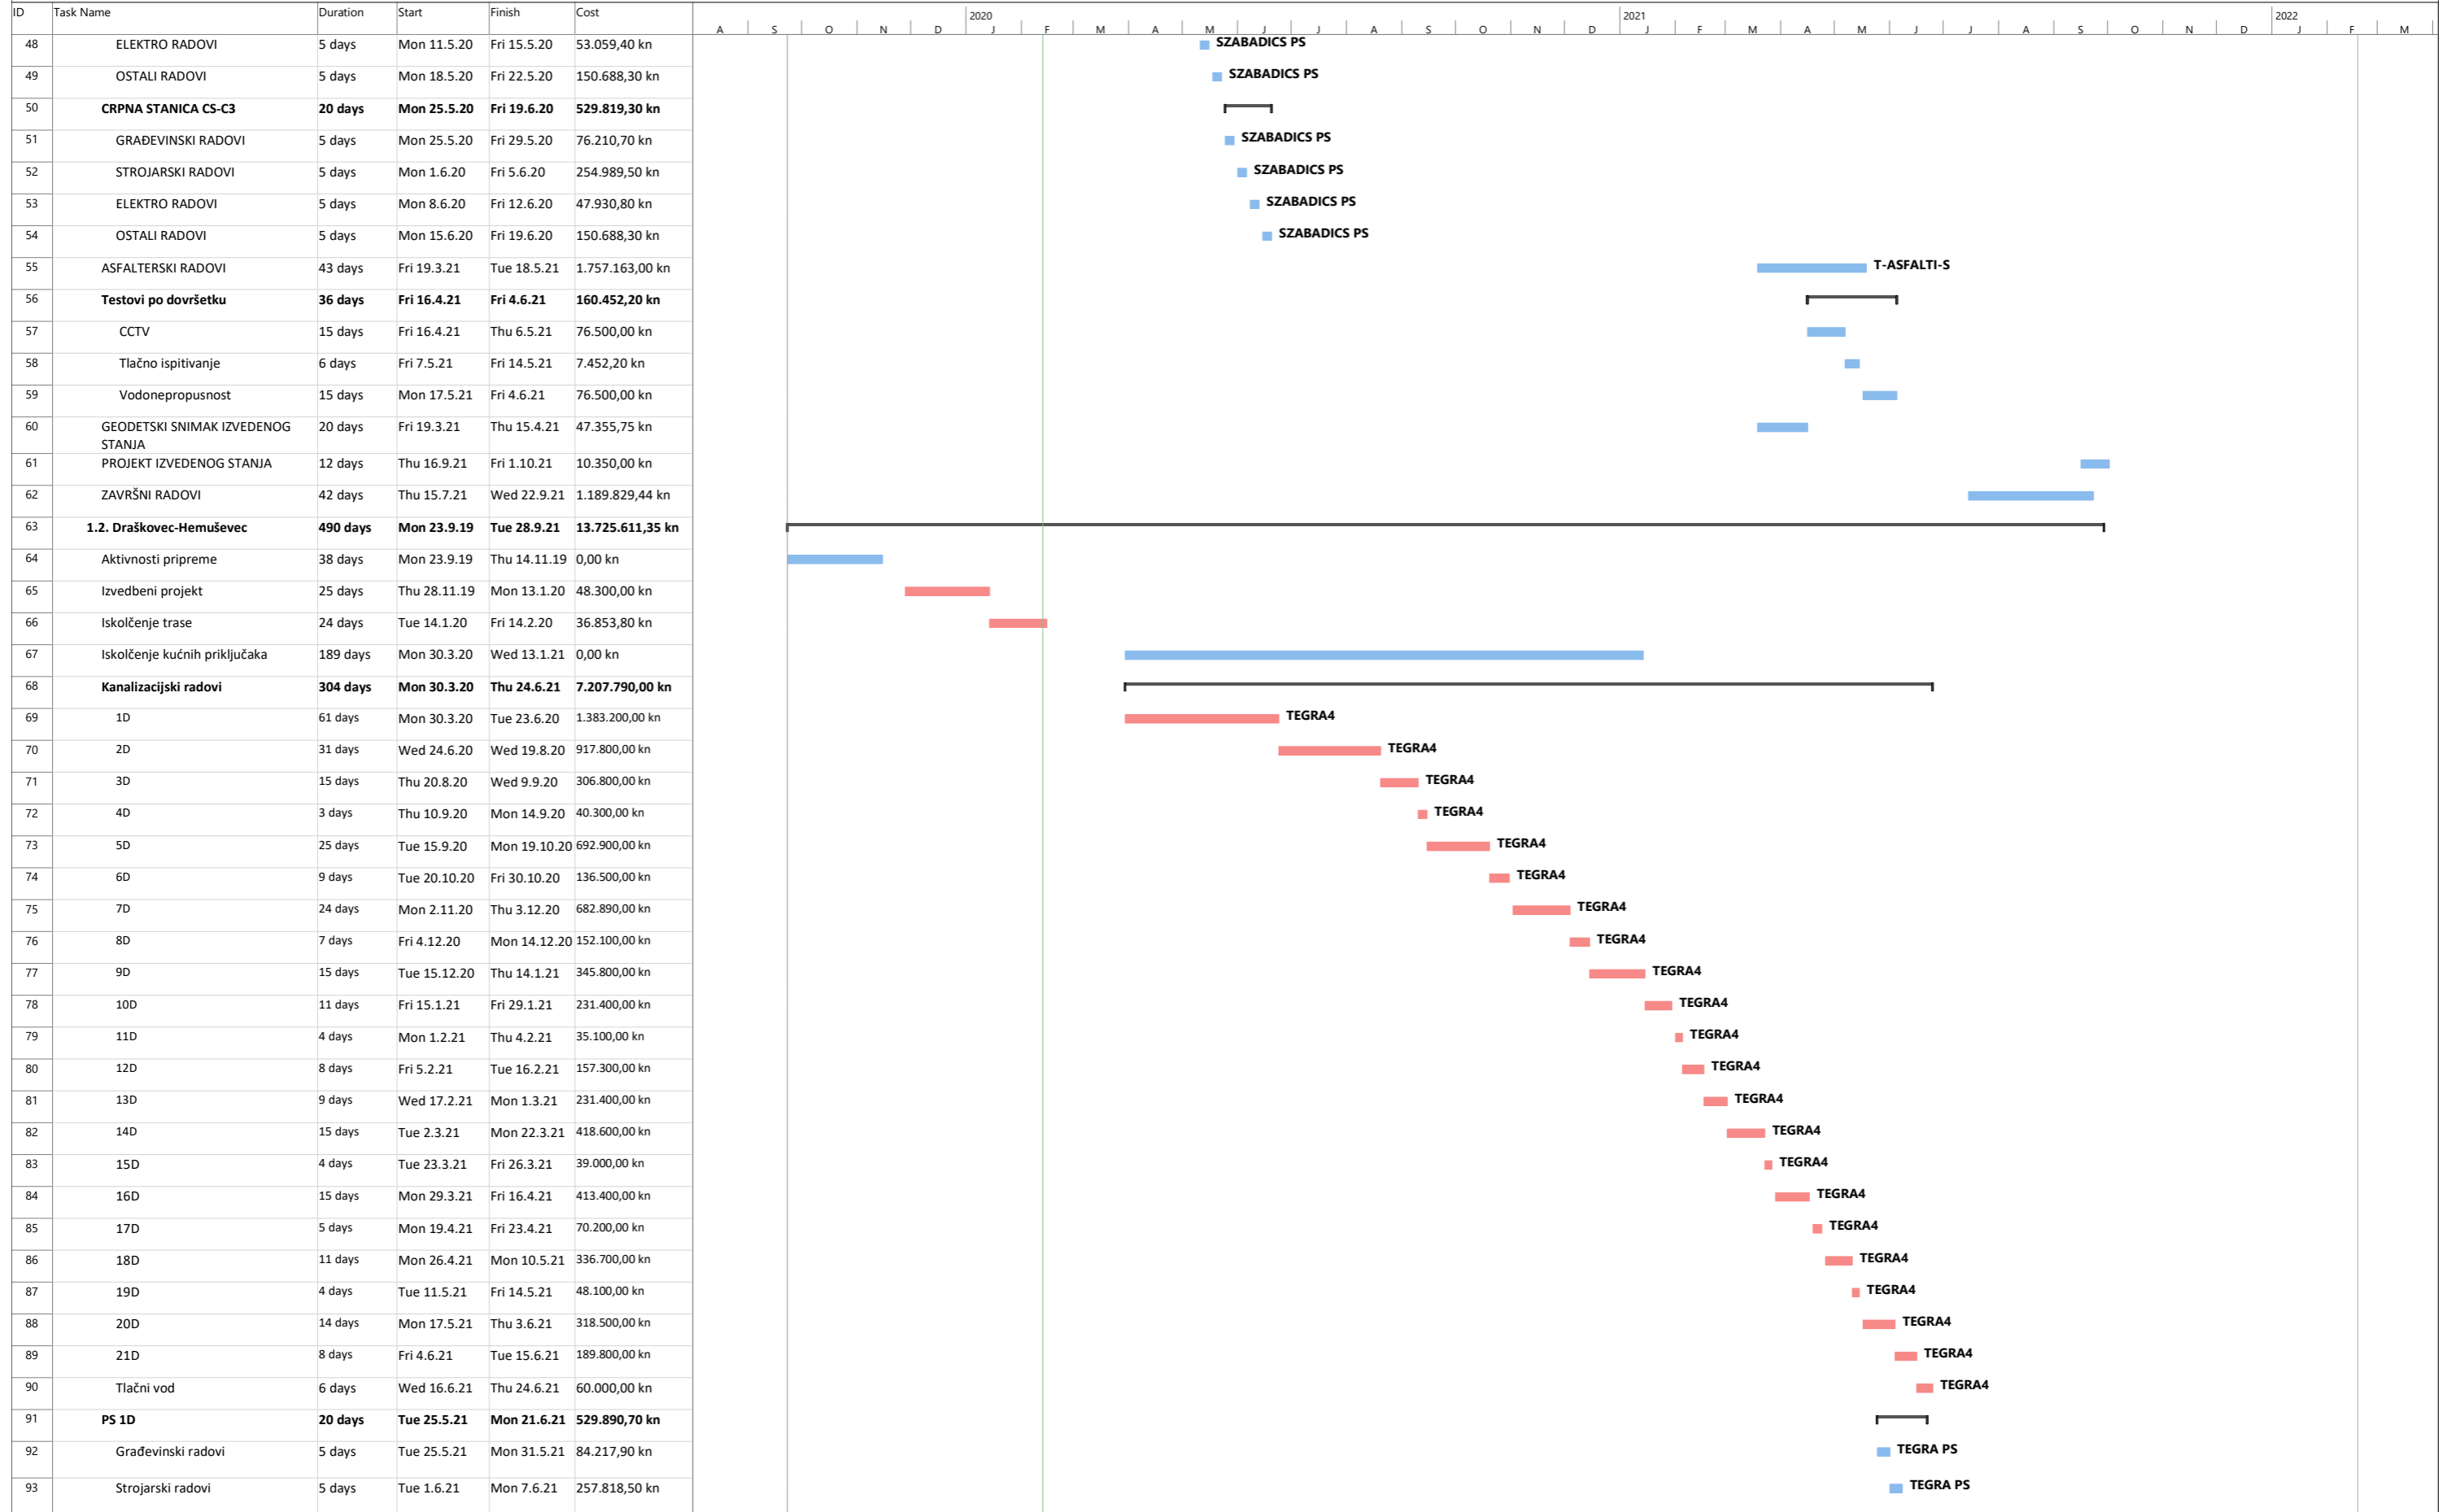

AGLOMERACIJA DONJA DUBRAVA

Agglomeracija Donja Dubrava
Vremenski plan ver02 - rev00
Veljača 2020

AGLOMERACIJA DONJA DUBRAVA

Aglomeracija Donja Dubrava
Vremenski plan ver02 - rev00
Veljača 2020

Task [Blue bar] Split [Dotted bar] Milestone [Diamond] Summary [Grey bar] Project Summary [Thick grey bar] Critical [Red bar] Critical Split [Red bar with split] Progress [Dotted bar] Baseline [Blue bar] [Hatched bar]

AGLOMERACIJA DONJA DUBRAVA

Aglomeracija Donja Dubrava
 Vremenski plan ver02 - rev00
 Veljača 2020

Task [Blue Bar] Split [Dotted Bar] Milestone [Diamond] Summary [Thick Line] Project Summary [Thin Line] Critical [Red Bar] Critical Split [Red Dotted Bar] Progress [Red Dotted Bar] Baseline [Blue Bar] [Hatched Bar]

AGLOMERACIJA DONJA DUBRAVA

Aglomeracija Donja Dubrava
Vremenski plan ver02 - rev00
Veljača 2020

Task [Blue bar] Split [Dotted bar] Milestone [Diamond] Summary [Thick line] Project Summary [Thin line] Critical [Red bar] Critical Split [Red dotted bar] Progress [Red dashed bar] Baseline [Blue bar] [Hatched bar]

AGLOMERACIJA DONJA DUBRAVA

Aglomeracija Donja Dubrava Vremenski plan ver02 - rev00 Veljača 2020

Task [Bar] Split [Bar] Milestone [Symbol] Summary [Bar] Project Summary [Bar] Critical [Bar] Critical Split [Bar] Progress [Bar] Baseline [Bar] [Bar]