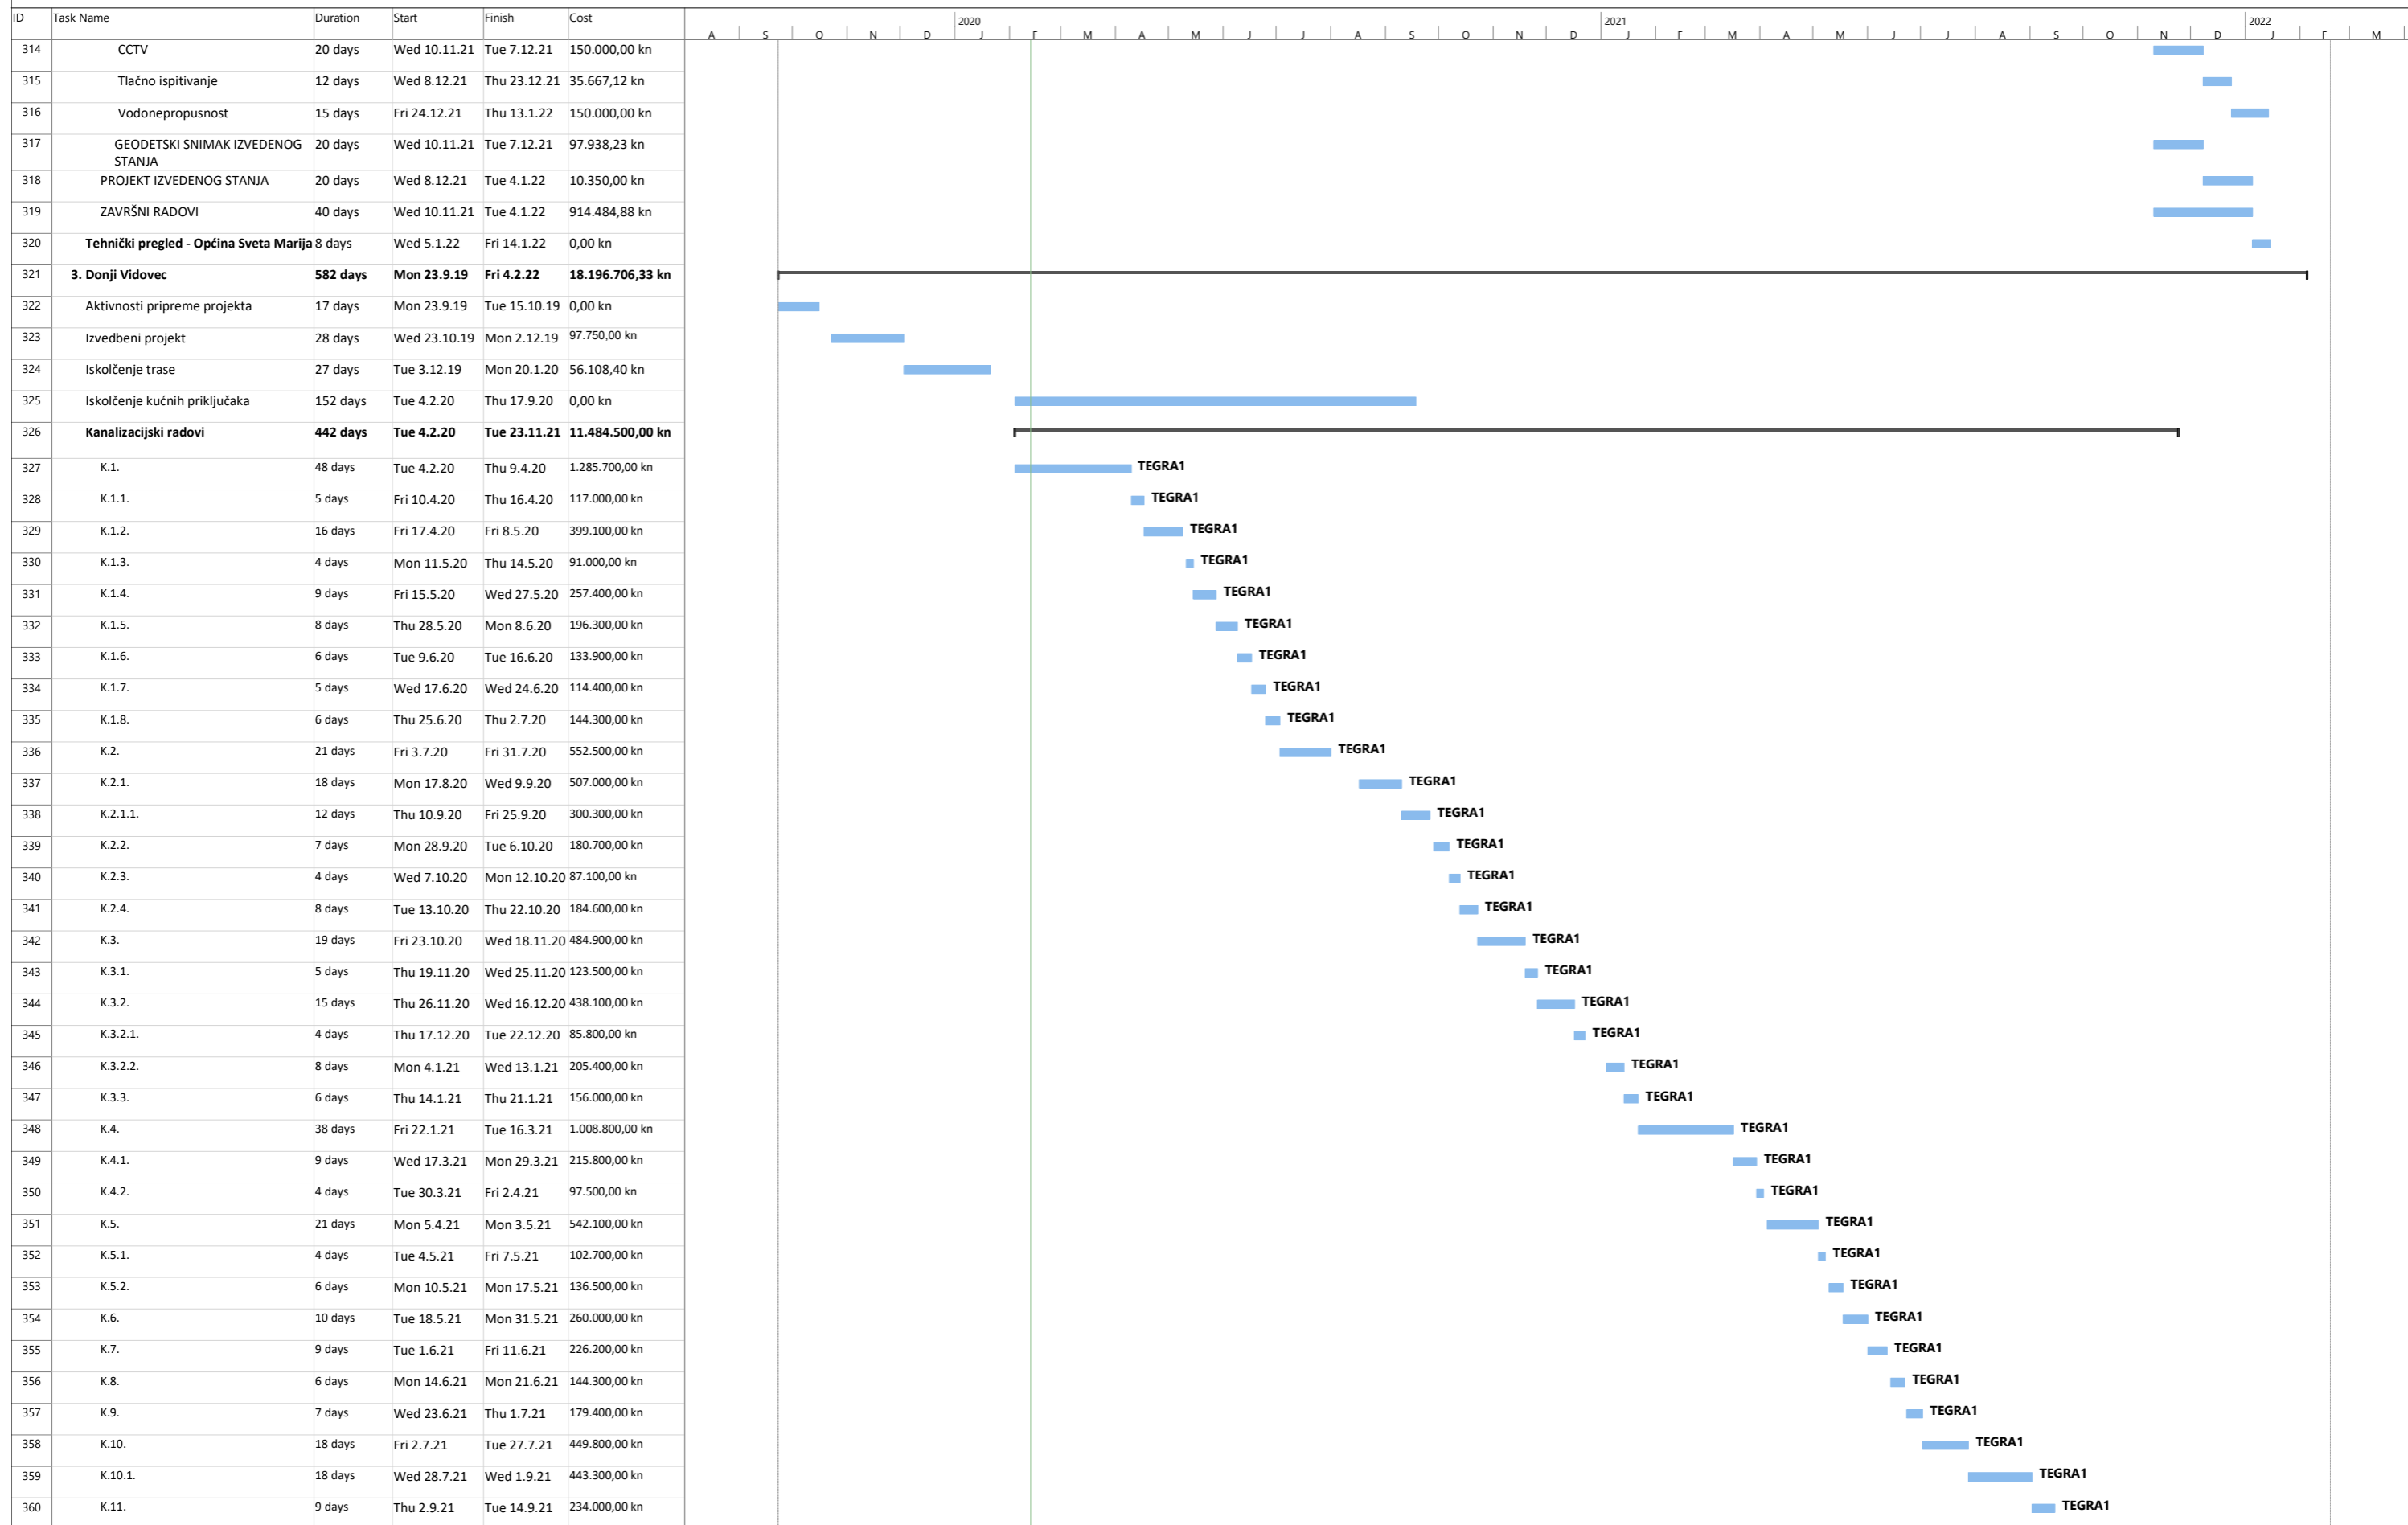

AGLOMERACIJA DONJA DUBRAVA

Agglomeracija Donja Dubrava
Vremenski plan ver02 - rev00
Veljača 2020

AGLOMERACIJA DONJA DUBRAVA

Aglomeracija Donja Dubrava
Vremenski plan ver02 - rev00
Veljača 2020

Task [Blue bar] Split [Dotted bar] Milestone [Diamond] Summary [Grey bar] Project Summary [Thick grey bar] Critical [Red bar] Critical Split [Red bar with split] Progress [Dotted bar] Baseline [Blue bar] [Hatched bar]

AGLOMERACIJA DONJA DUBRAVA

Aglomeracija Donja Dubrava
 Vremenski plan ver02 - rev00
 Veljača 2020

Task [Blue Bar] Split [Dotted Bar] Milestone [Diamond] Summary [Thick Line] Project Summary [Thin Line] Critical [Red Bar] Critical Split [Red Dotted Bar] Progress [Red Dotted Bar] Baseline [Blue Bar] [Hatched Bar]

AGLOMERACIJA DONJA DUBRAVA

Aglomeracija Donja Dubrava
Vremenski plan ver02 - rev00
Veljača 2020

Task [Blue bar] Split [Dotted bar] Milestone [Diamond] Summary [Thick line] Project Summary [Thin line] Critical [Red bar] Critical Split [Red dotted bar] Progress [Red dashed bar] Baseline [Blue bar] [Hatched bar]

AGLOMERACIJA DONJA DUBRAVA

Aglomeracija Donja Dubrava Vremenski plan ver02 - rev00 Veljača 2020

Task [Bar] Split [Bar] Milestone [Symbol] Summary [Bar] Project Summary [Bar] Critical [Bar] Critical Split [Bar] Progress [Bar] Baseline [Bar] [Bar]